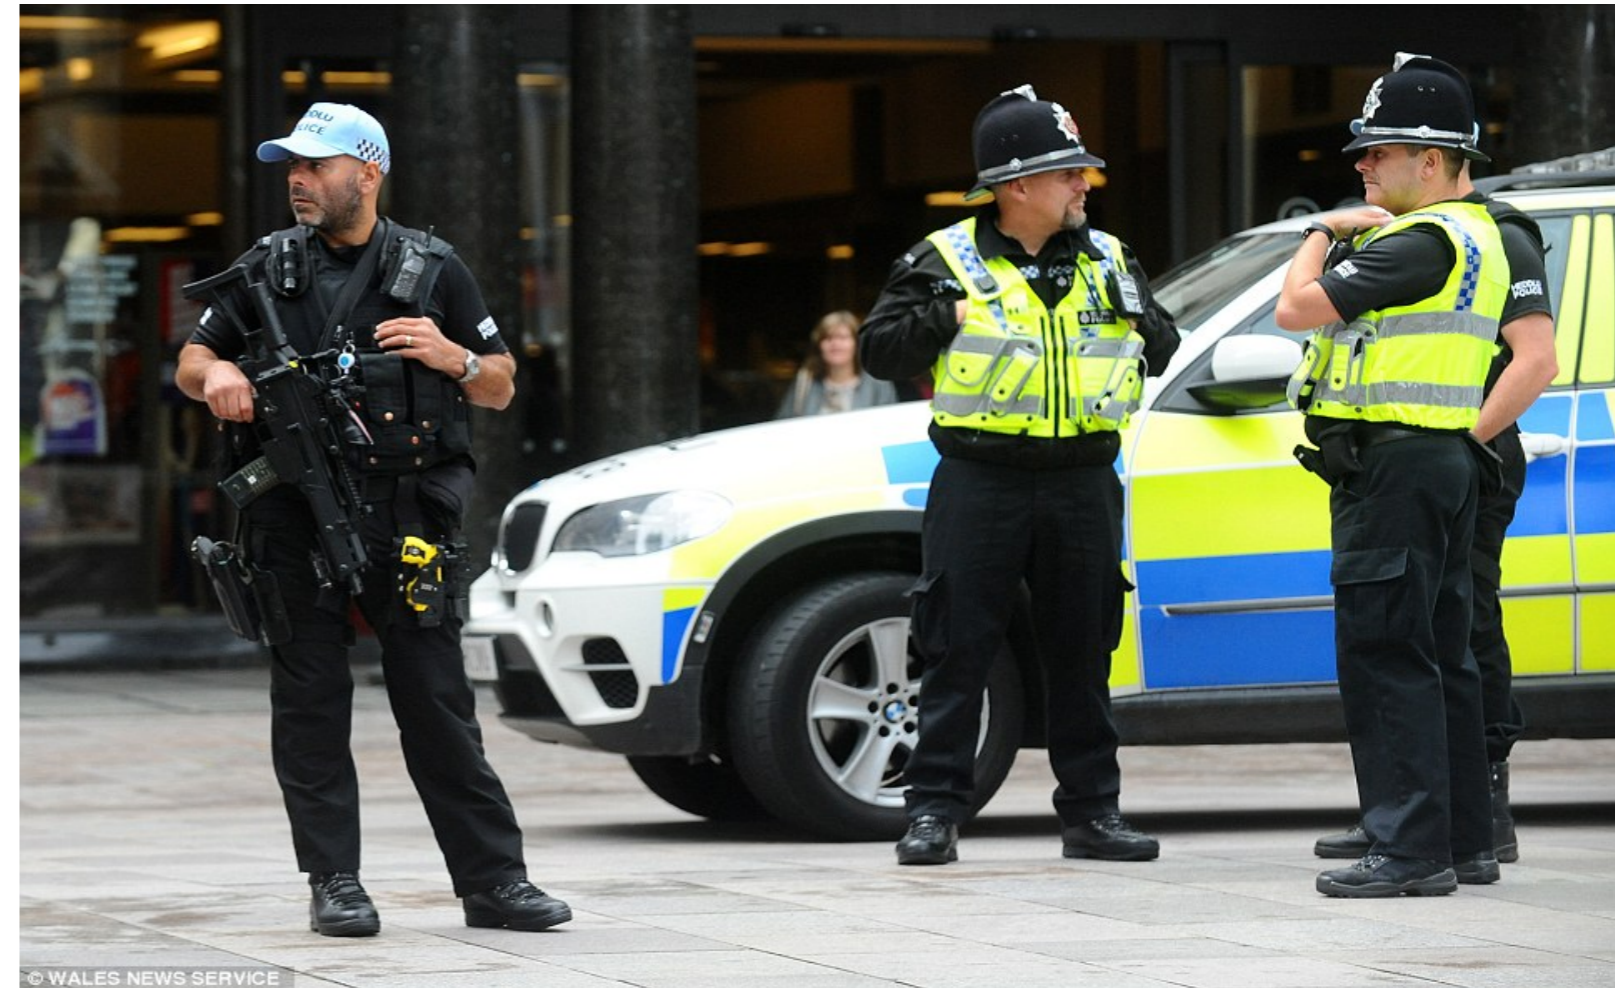

All specifications are subject to change without notice due to continuous development.

© WALES NEWS SERVICE

Body Worn Camera VM780

- On-site Real-time Video & Audio Streaming
- H.265 Video Compression Technology
- 216° Rotatable Camera
- Audio Group Call
- Long Battery Life
- Reliable & Rugged Design
- High Security Data
- Strong Audio
- 3G/4G (Nano Sim) and Wi-Fi